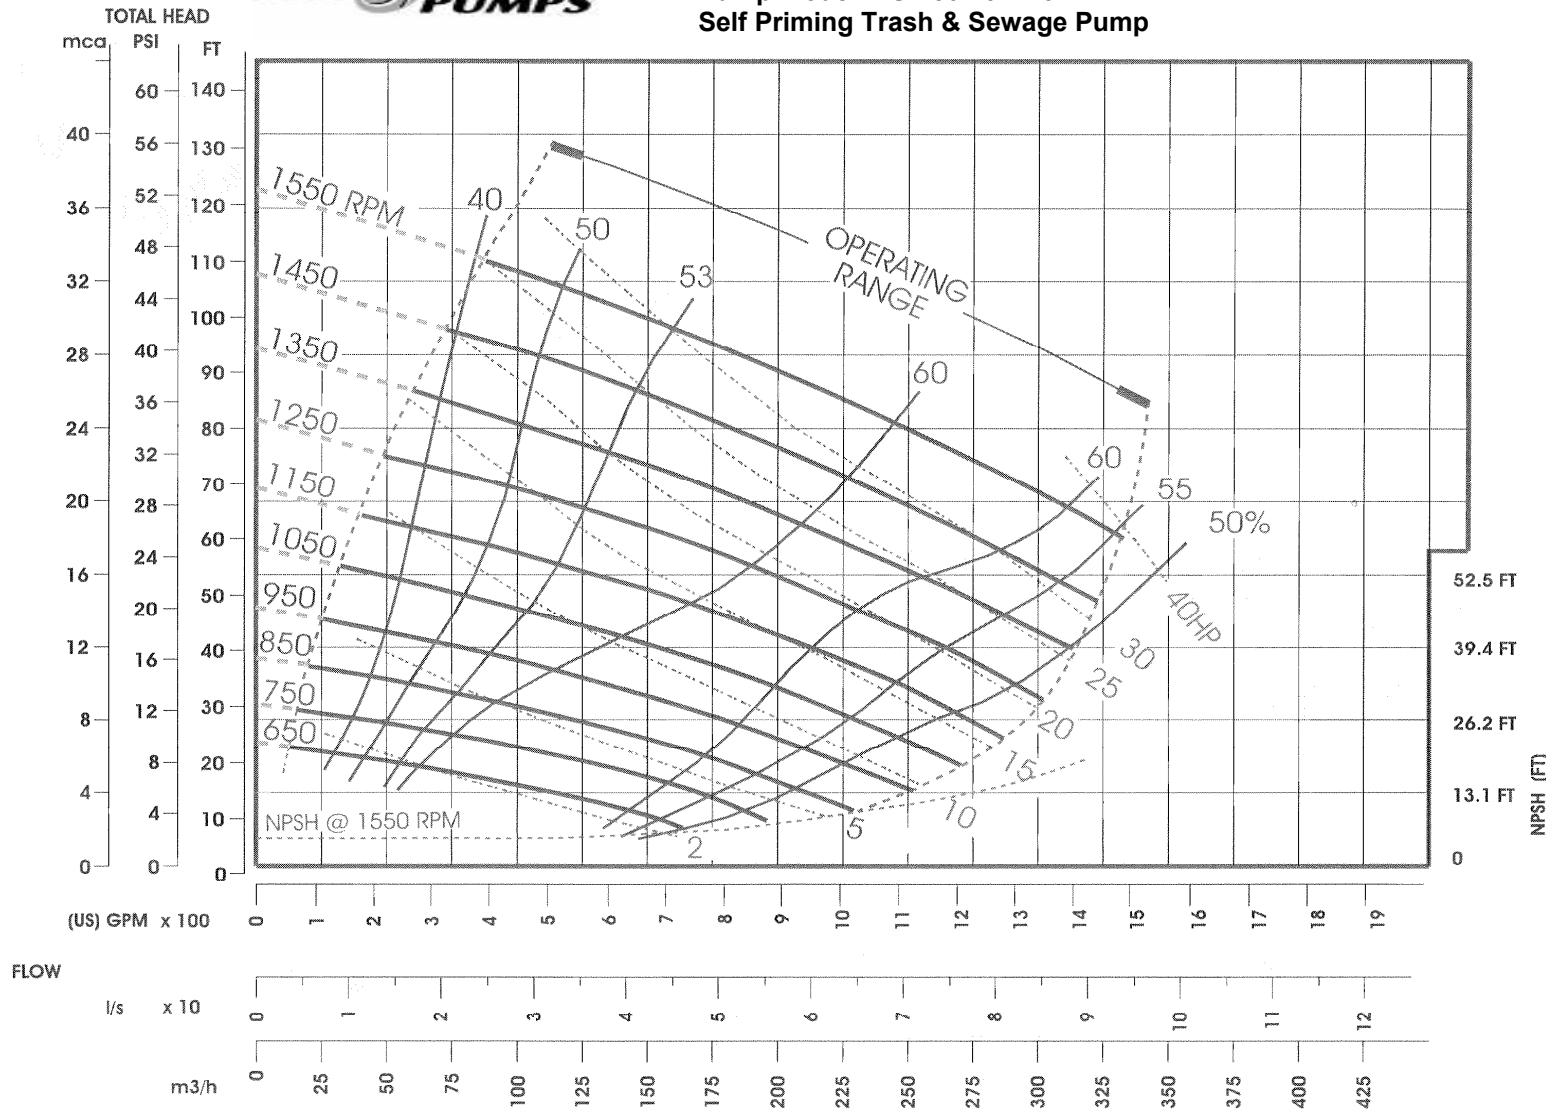

Pump Model: TS-150 6" x 6"
Self Priming Trash & Sewage Pump

Max Solids 3" (76.2mm)
 Impeller Dia. 12.3/8" (314.32mm)

Self Priming Lifts

RPM	Meters
750	2.7m
950	4.2m
1150	6.4m
1350	6.7m
1450	7.0m
1550	7.6m

Specifications:

- External Shimless Adjustment System with Wear Plate
- Solids Handling Impeller - up to 3" (76.2mm)
- Oil Lubricated Mechanical Seal
- Removable Front Cover Plate
- Removable BPO Pedestal Assembly
- Oil Lubricated Bearings