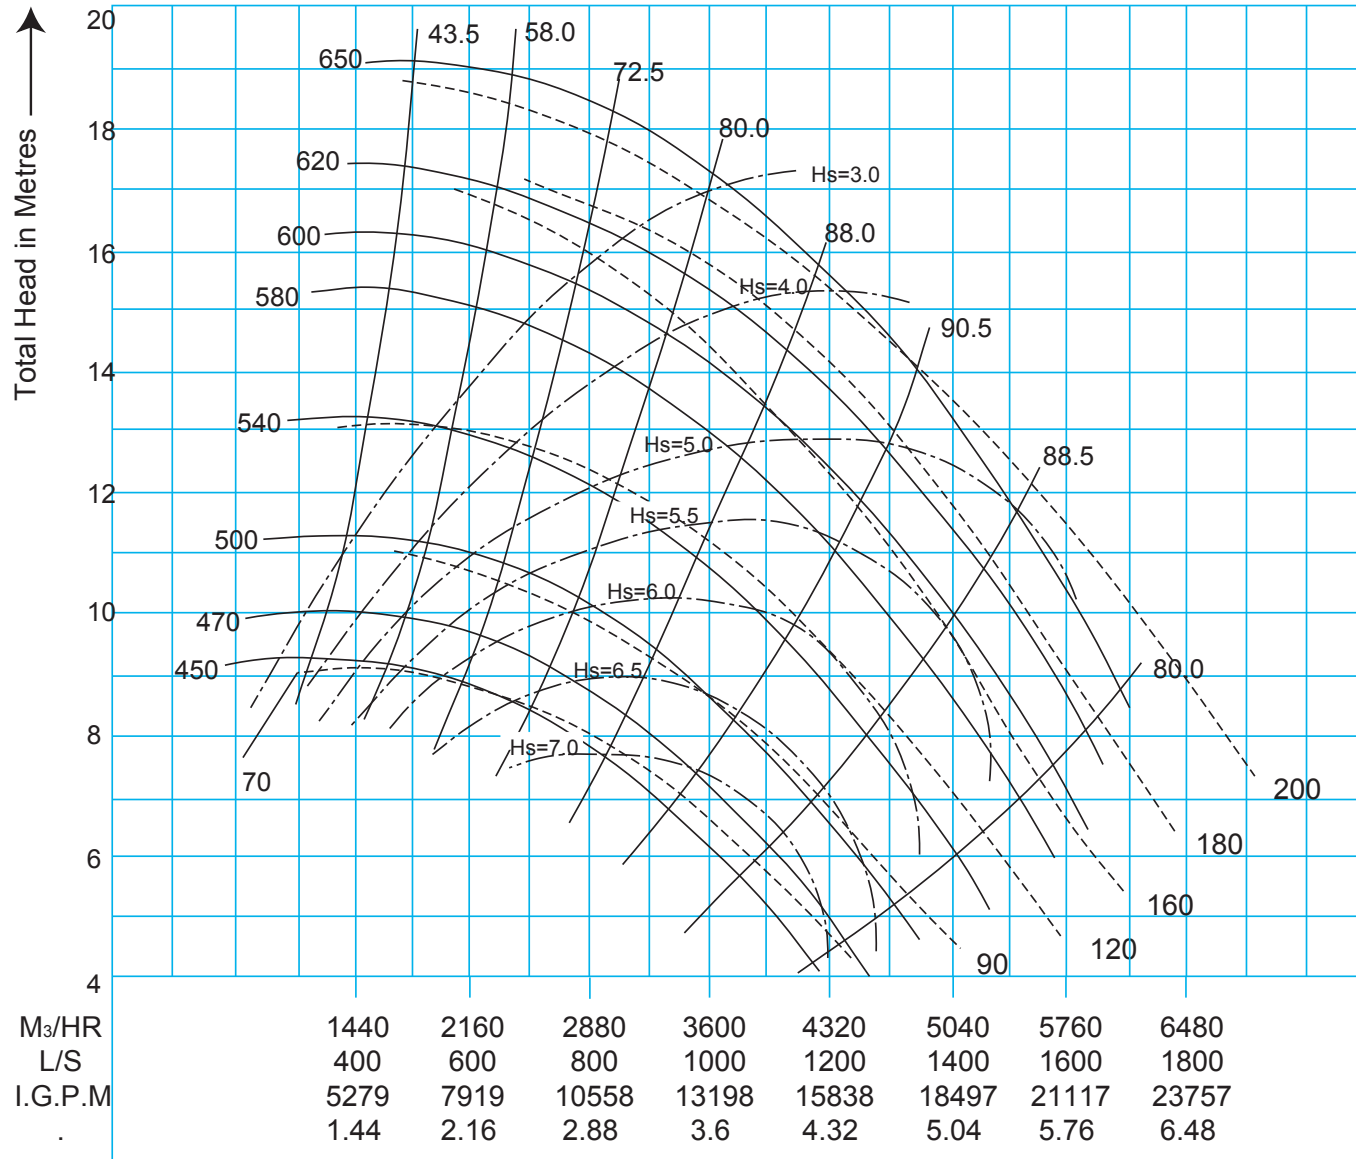

CHINA PUMP

26HBG-40 PERFORMANCE CURVES

DIESEL PARTS & SERVICE PTY. LTD.
 21 Hilda Street Hamilton Qld. 4007
 Telephone: (07) 3268 1062 Fax: (07) 3868 1330

Speed Range - 450 to 650 rpm

Capacit →