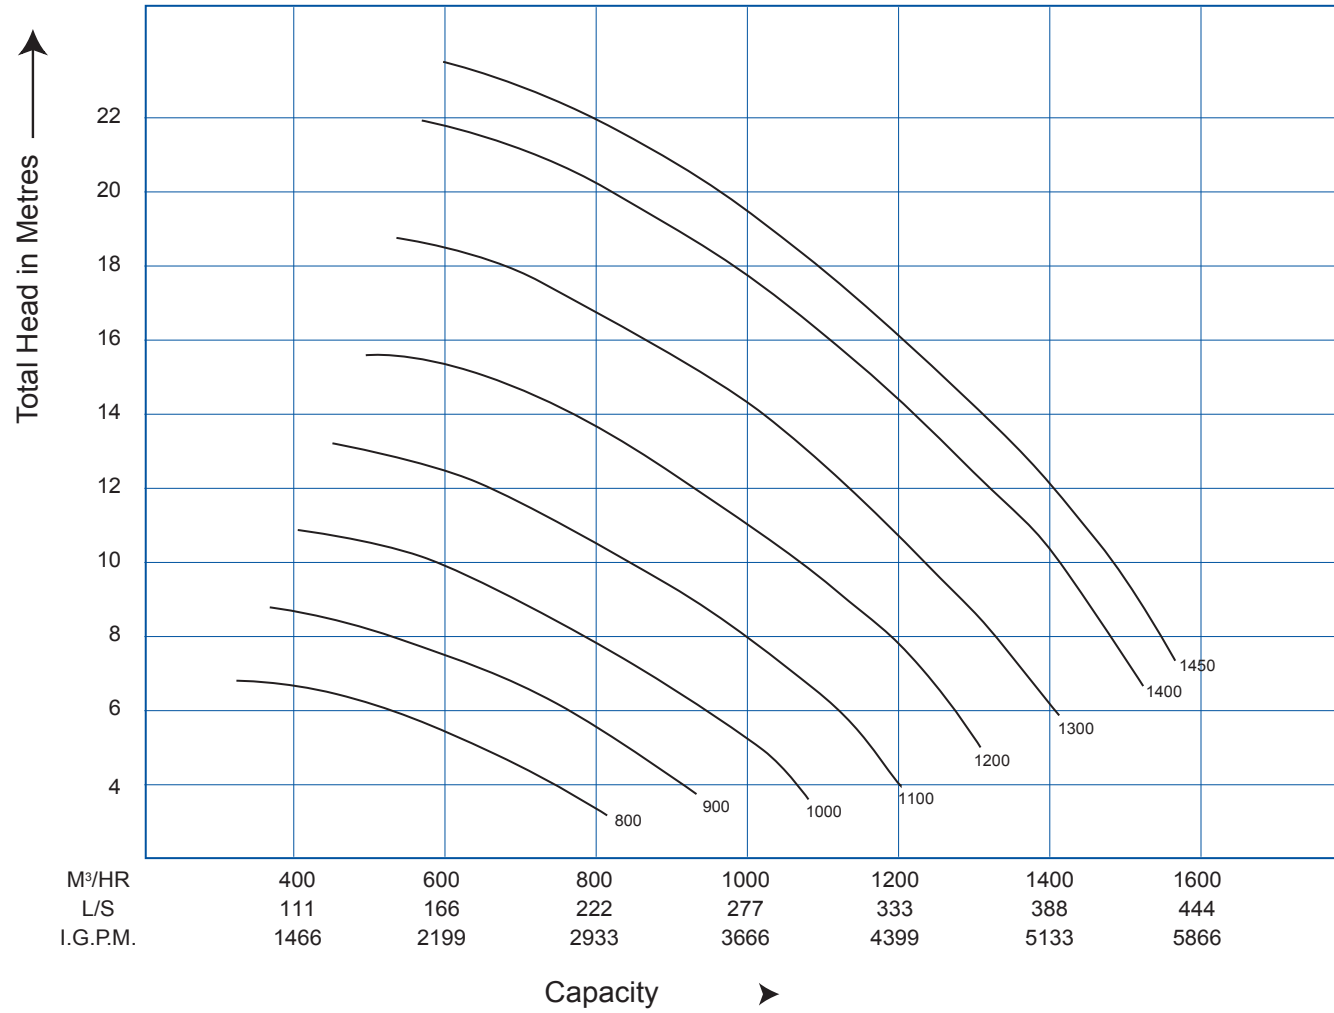

CHINA PUMP

12HBG-40 PERFORMANCE CURVES

DIESEL PARTS & SERVICE PTY. LTD.

21 Hilda Street, Hamilton, Qld. 4007

Telephone: (07) 3268 1062 Fax: (07) 3868 1330

Speed Range - 800 to 1450 rpm

CHINA PUMP - 12HBG-40		
Power required at shaft:		
RPM	KW	HP
800	10.1	13.6
900	14.4	19.3
1000	19.7	26.4
1100	26.2	35.1
1200	34.0	45.6
1300	43.3	58.1
1400	54.0	72.4
1450	60.0	80.5